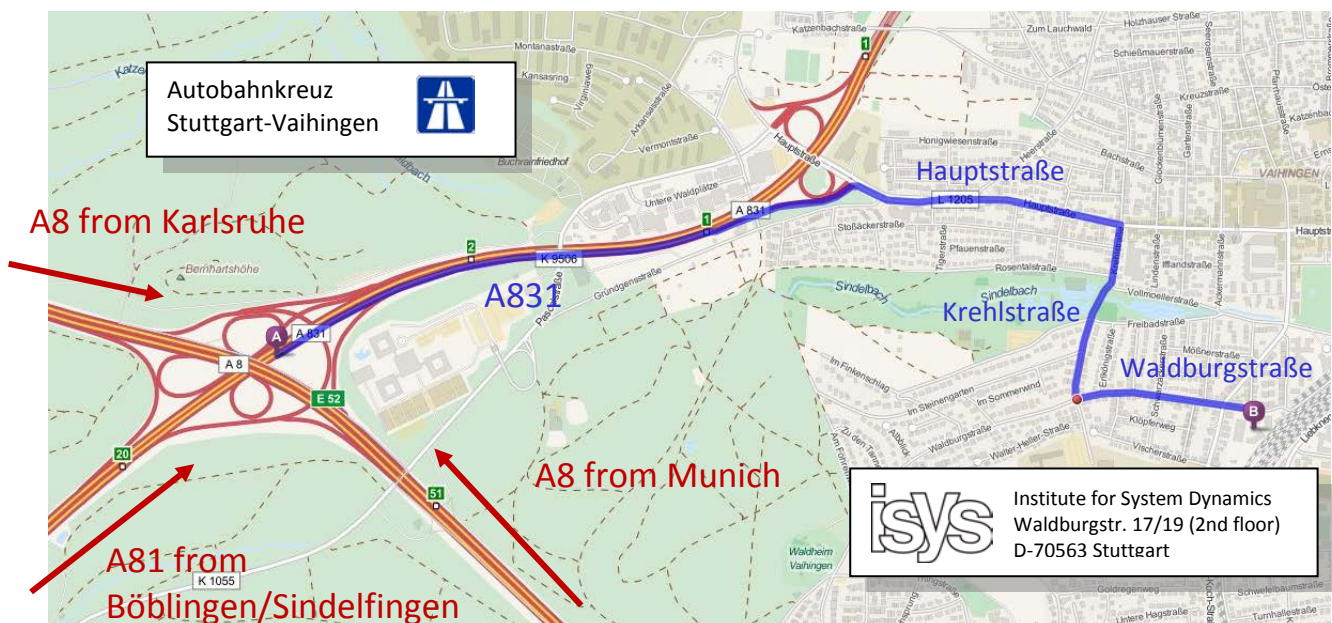

**Institute for System Dynamics**  
 University of Stuttgart  
 Waldburgstr. 17/19 (2<sup>nd</sup> floor)  
 D-70563 Stuttgart  
 Germany

Phone: +49(0) 711 685-66302, -65636  
 Fax: +49(0) 711 685-66371  
 Email: sekisys@isys.uni-stuttgart.de

48.72477°N, 9.10832°E

### Directions:

- Autobahn A8 or A81, Exit *Autobahnkreuz Stuttgart-Vaihingen* (Anschlussstelle 51)
- A831 towards *Vaihingen*
- Exit *Stuttgart-Vaihingen*
- Follow the signs *Waldplätze*
- Turn right to get on *Hauptstraße* (L1205)
- Turn right to get on *Krehlstraße*
- Turn left into *Waldburgstraße*

### Parking for visitors:

- 3 **outside parking spaces** are available (on the left side after passing the entrance to the parking garage, behind the building)
- Additional parking spaces are available in the **parking garage** (sign "ISYS – Gäste"). In order to get access to the garage, shortly park your car in front of the building and get a key from the ISYS reception (Waldburgstr. 19, 2nd floor).